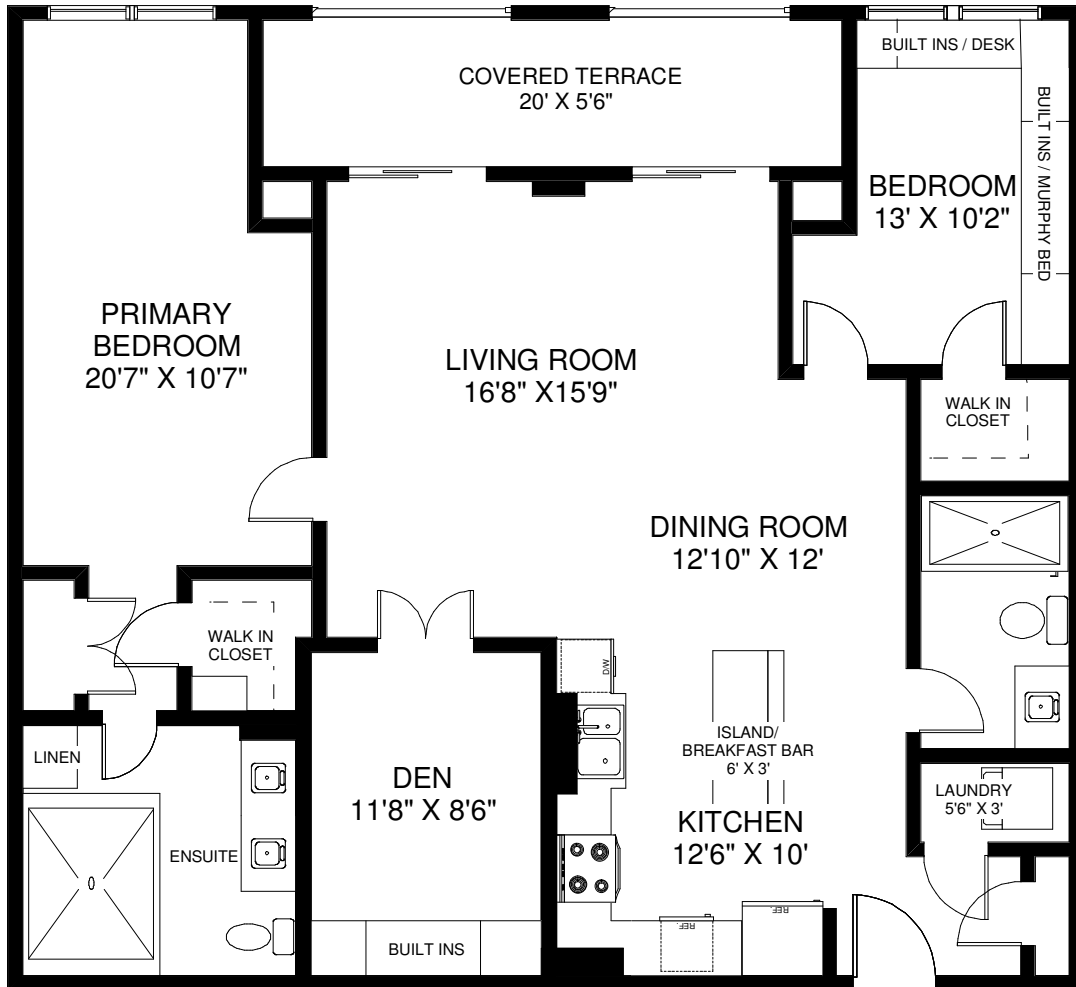

25 EARLINGTON AVENUE UNIT #422

CEILING HT 9'

APPROXIMATELY 1,300 SQ FT

Note: Measurements & Calculations are approximate. Provided as a guideline only.