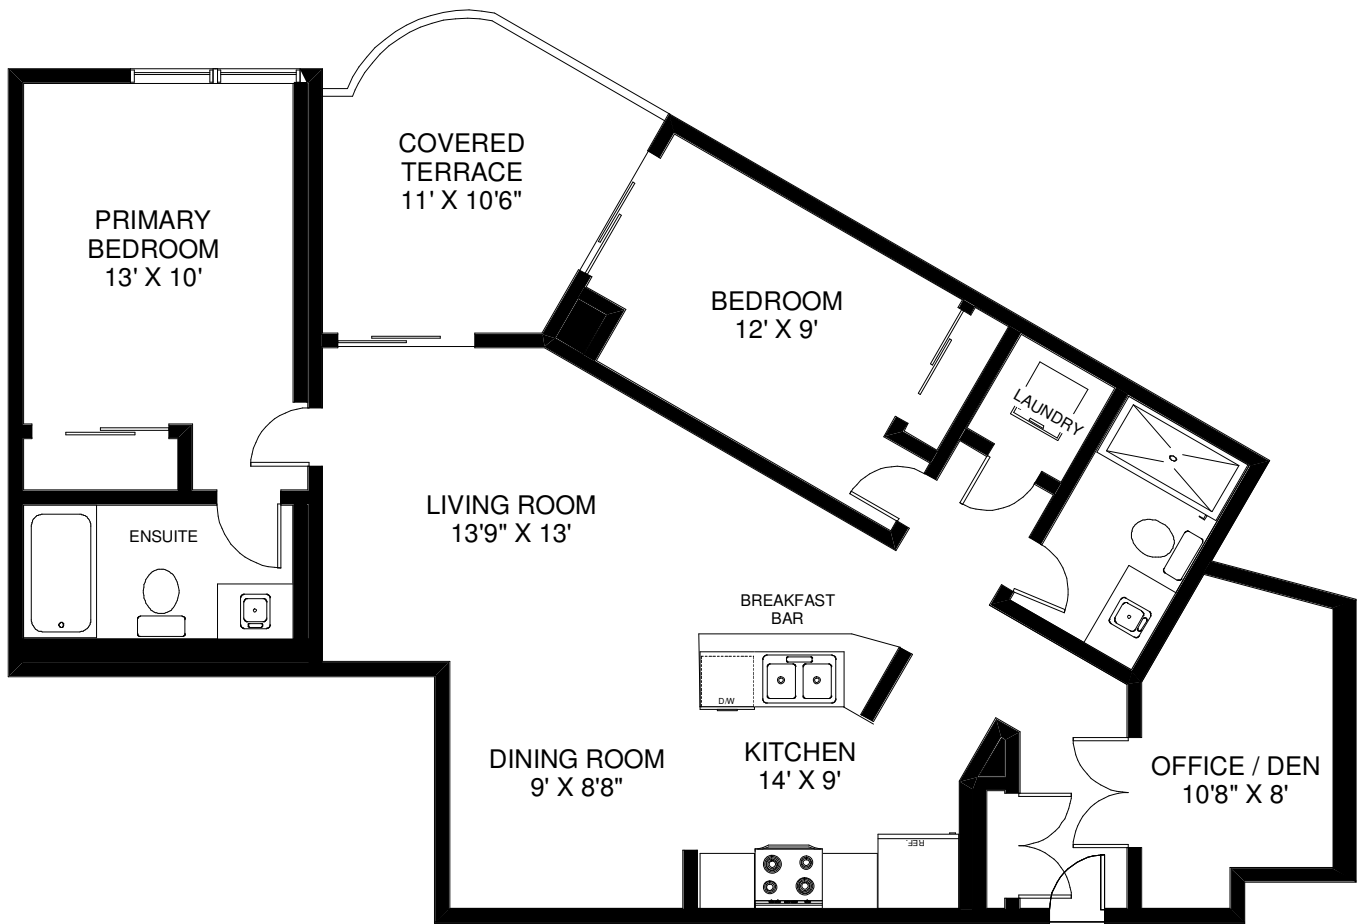

25 EARLINGTON AVENUE # 114

CEILING HT 9'

APPROXIMATELY 1,055 SQ FT

Note: Measurements & Calculations are approximate. Provided as a guideline only.