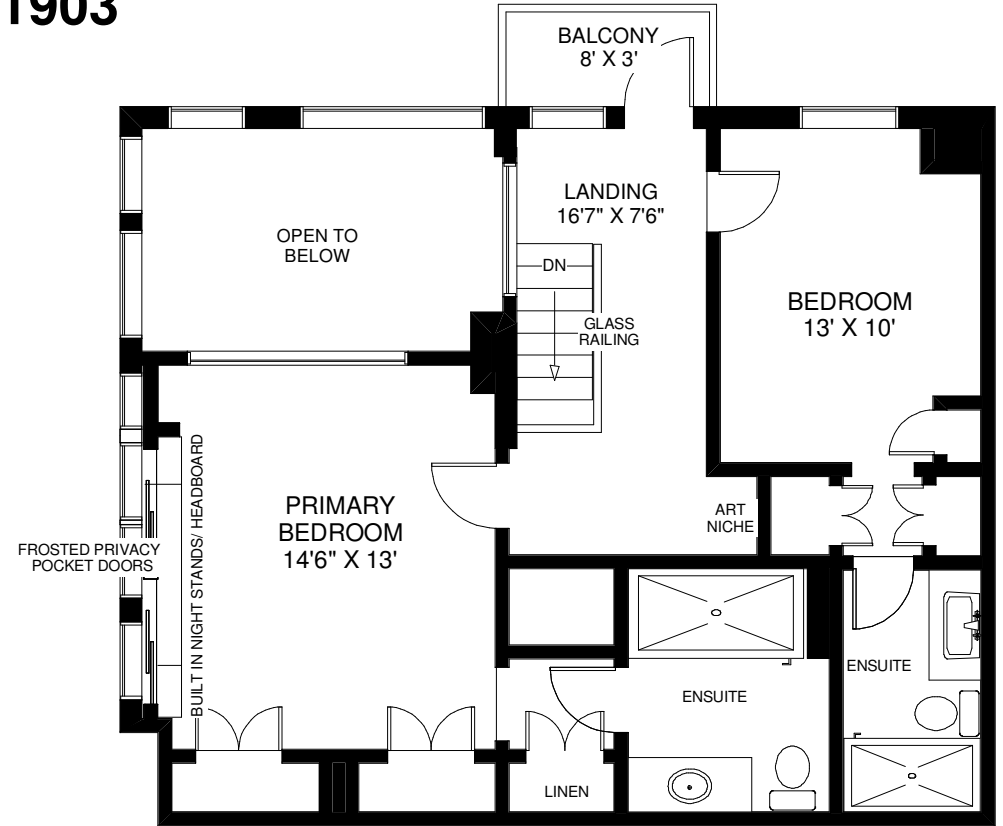

80 CUMBERLAND STREET PH #1903

APPROXIMATELY 1,557 SQ FT

Note: Measurements & Calculations are approximate. Provided as a guideline only.